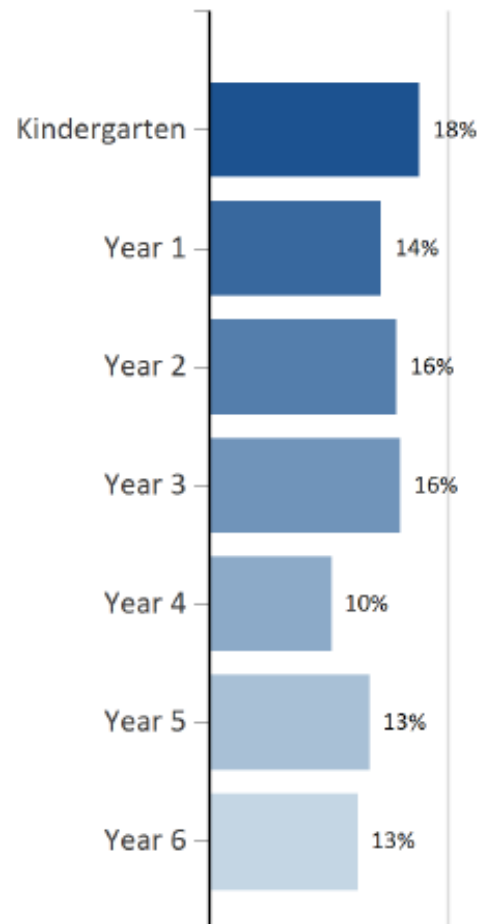

2 . What Year group are your children in

Question overview

Category	None
Mandatory	No
Type	Multiple response multiple choice
Answered	211
Not answered	0
Skipped (as per skip logic)	0