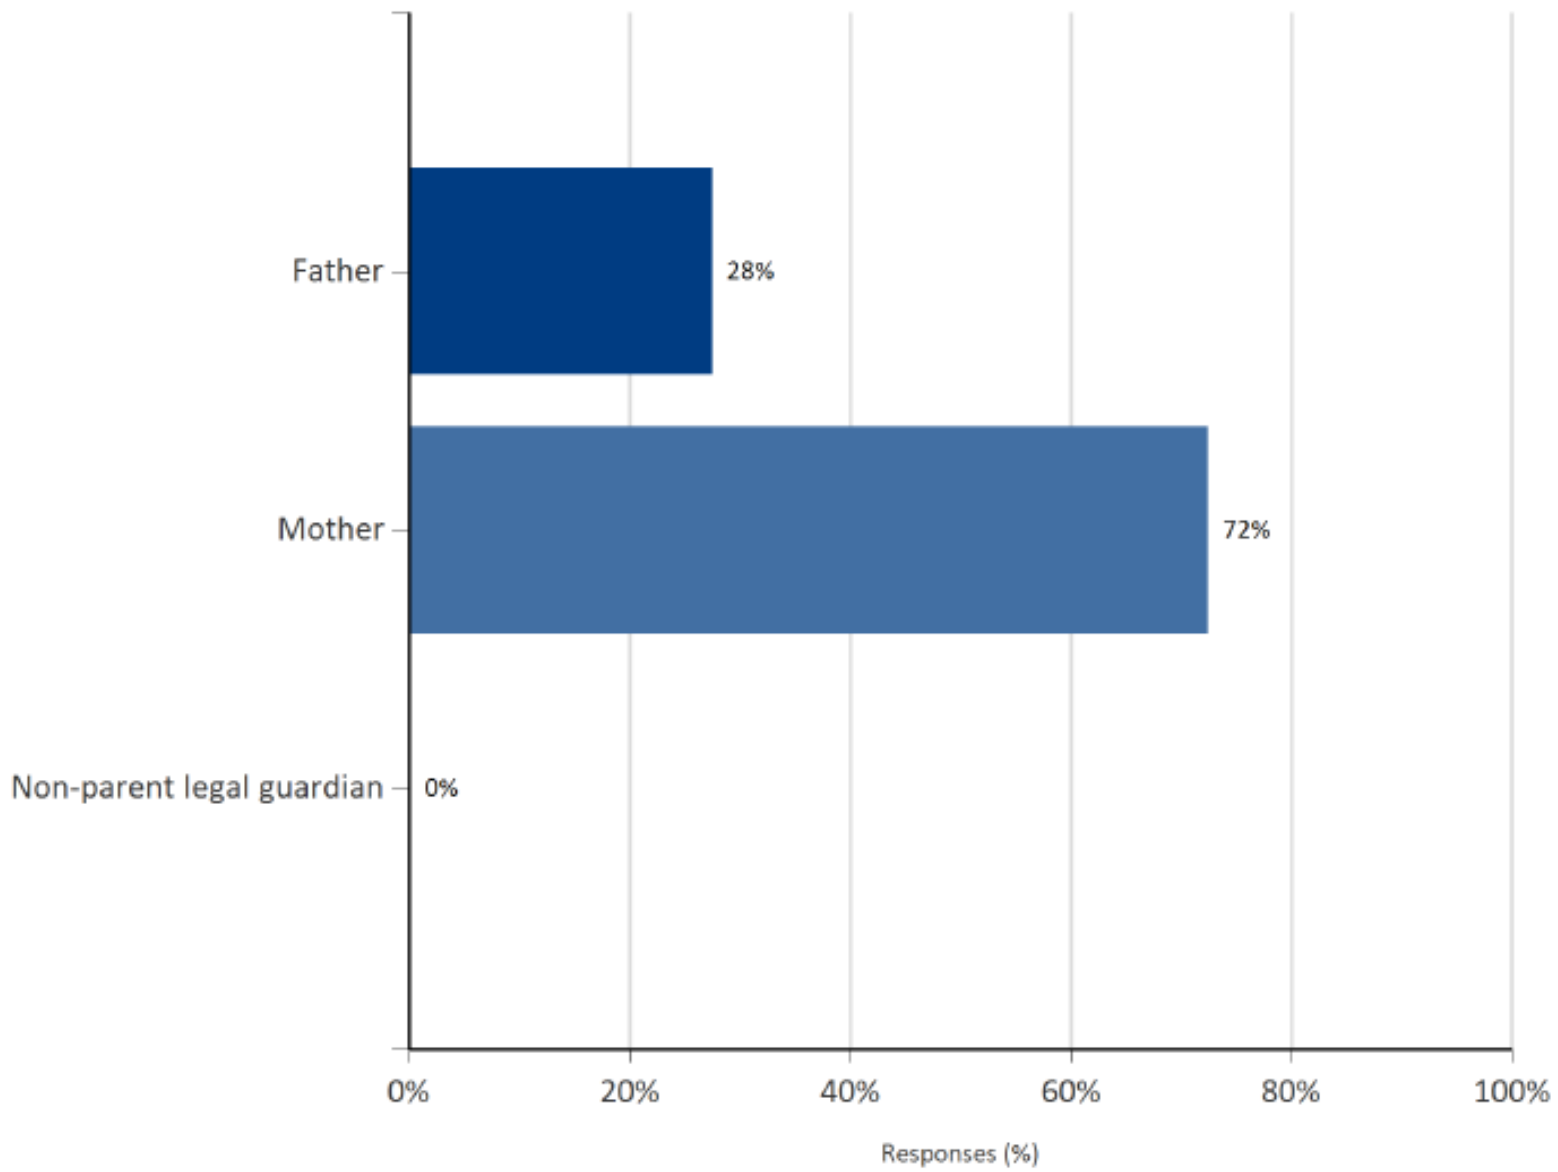

2 . What Year group are your children in

Question overview

Category	None
Mandatory	No
Type	Multiple response multiple choice
Answered	211
Not answered	0
Skipped (as per skip logic)	0